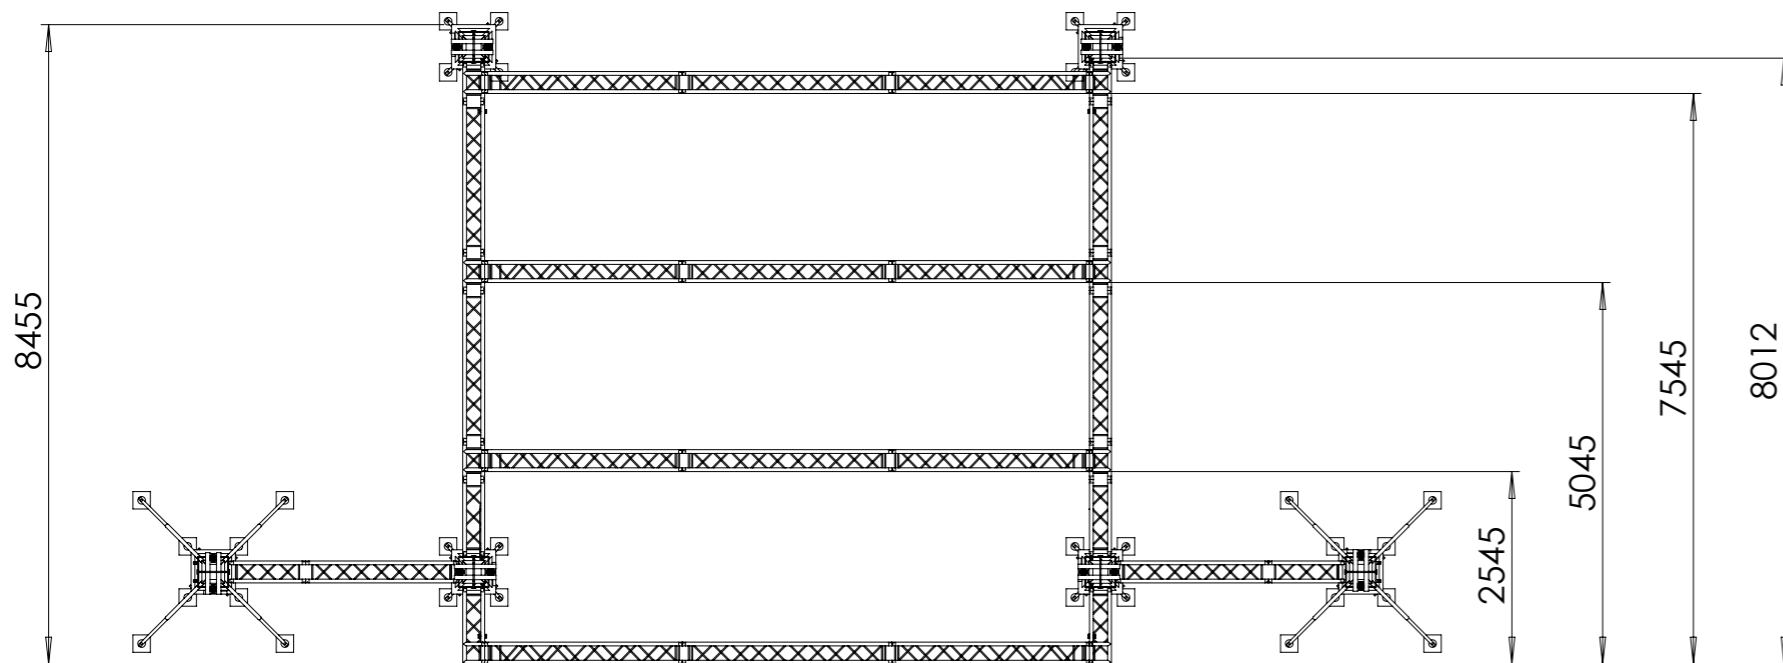

FRONT VIEW

SIDE VIEW

TOP VIEW

ISO VIEW
NOT TO SCALE

TITLE:
Milos 8m Self
Climbing Stage with
PA Wings

DRAWN	NAME	DATE
M Chatziapostolou		14 Jan 2016

BES Systems

A3

ALL DIMENSIONS ARE IN MILLIMETERS

SCALE:1:100 WHEN PRINTED AT 100% ON A3

SHEET 1 OF 1