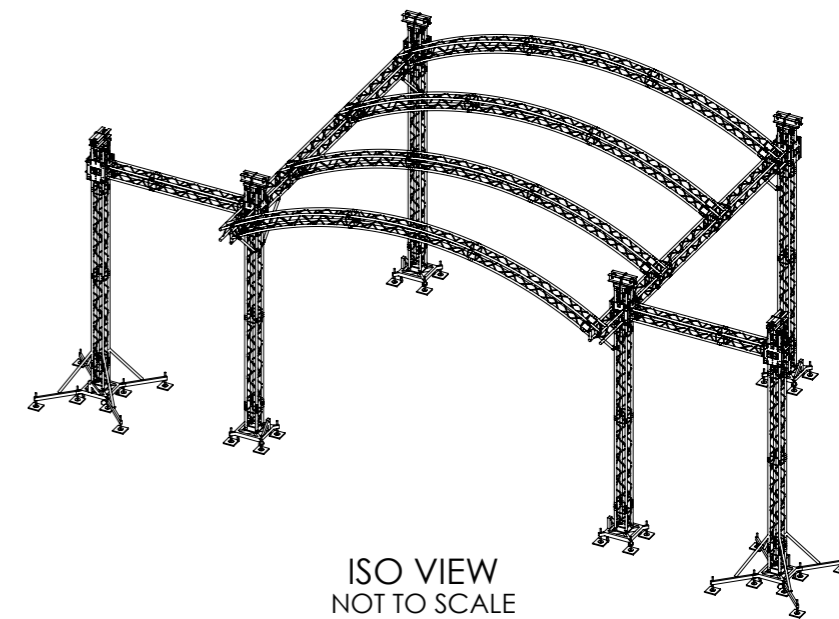

FRONT VIEW

SIDE VIEW

TOP VIEW

ISO VIEW
NOT TO SCALE

TITLE:
Milos 8m Self
Climbing Stage with
PA Wings

DRAWN	NAME	DATE
M Chatziapostolou		14 Jan 2016

BES Systems

A3

ALL DIMENSIONS ARE IN MILLIMETERS

SCALE:1:100 WHEN PRINTED AT 100% ON A3

SHEET 1 OF 1