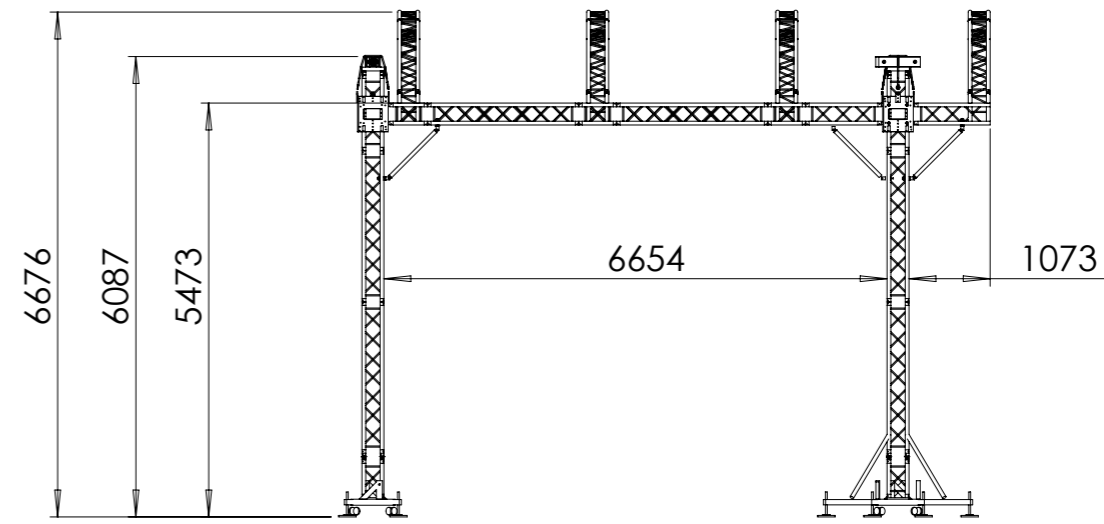

FRONT VIEW

SIDE VIEW

TOP VIEW

ISO VIEW
NOT TO SCALE

TITLE:
Milos 8m Self
Climbing Stage with
PA Wings

DRAWN	NAME	DATE
M Chatziapostolou		14 Jan 2016

BES Systems

A3

ALL DIMENSIONS ARE IN MILLIMETERS

SCALE:1:100 WHEN PRINTED AT 100% ON A3

SHEET 1 OF 1